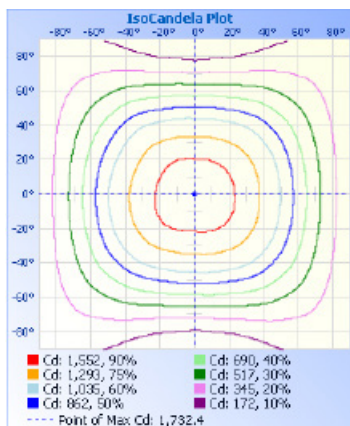

Surface or Pendant Mount Ready

2 Piece Design

with separate light engine and base, connected by aircraft cable, allows for fast and easy installation

TECHNICAL DATA

LIGHT SPECIFICATIONS

Lumens	5,100 lm @ 35W
Efficacy	145.71 lm/W
CCT	3500K / 4000K / 5000K
CRI	80
Dimmable	0-10V
L70 Life	50,000 hrs
Warranty	5-year

APPROVALS AND LISTINGS

cETL	5001780
DLC	PLEUIAYAFWKP, S-VB00VT

ILLUMINANCE AT A DISTANCE

ISOCANDELA PLOT

ELECTRICAL

Wattage	24W / 27W / 30W / 35W
Voltage	120-347V
Power Factor	>0.9
THD	15%
Operating Temp	-20 to 40°C

CONSTRUCTION

Housing	Steel
Mounting	Surface or Pendant
Finish	White
IP Rating	IP20
Product Dimensions	1220 x 132 x 71.9 mm
Net Weight	10.4 kg
Gross Weight	11.8 kg
Carton Qty	4
Carton Dimensions	1245 x 295 x 175 mm