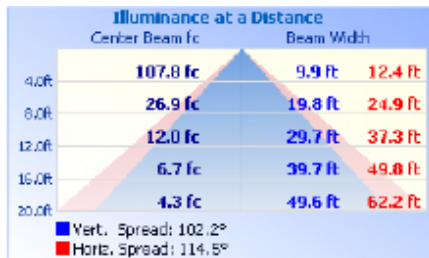

Surface or Pendant Mount Ready

2 Piece Design

with separate light engine and base, connected by aircraft cable, allows for fast and easy installation

TECHNICAL DATA

LIGHT SPECIFICATIONS

Lumens	5,100 lm @ 35W
Efficacy	145.71 lm/W
CCT	3500K / 4000K / 5000K
CRI	80
Dimmable	0-10V
L70 Life	50,000 hrs
Warranty	5-year

APPROVALS AND LISTINGS

cETL	5001780
DLC	PLEUIAYAFWKP, S-VB00VT

ILLUMINANCE AT A DISTANCE

ISOCANDELA PLOT

ELECTRICAL

Wattage	24W / 27W / 30W / 35W
Voltage	120-347V
Power Factor	>0.9
THD	15%
Operating Temp	-20 to 40°C

CONSTRUCTION

Housing	Steel
Mounting	Surface or Pendant
Finish	White
IP Rating	IP20
Product Dimensions	1220 x 132 x 71.9 mm
Net Weight	10.4 kg
Gross Weight	11.8 kg
Carton Qty	4
Carton Dimensions	1245 x 295 x 175 mm