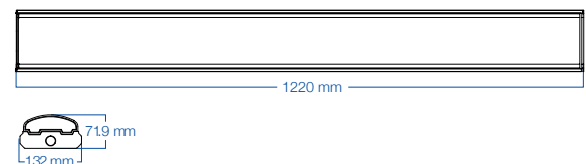

DIMENSIONAL DRAWING

Western Canada Warehouse: 121-1647 Broadway Street, Port Coquitlam, BC V3C 6P8 | ordersbc@csc-led.com