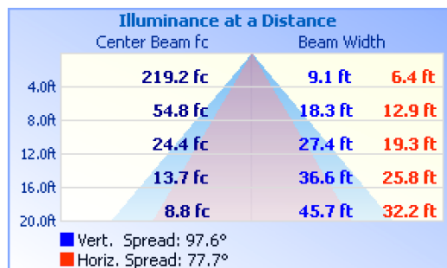

TECHNICAL DATA

LIGHT SPECIFICATIONS

Lumens	7,800 lm
Efficacy	130 lm/W
CCT	3500K / 4000K / 5000K
CRI	84
Dimmable	0-10V
Life	50,000 hrs
Warranty	5-year
Factory Settings	60W | 5000K

APPROVALS AND LISTINGS

ETL	5001780
DLC	S-ZA1MJ8, S-RHP140, S-HG5A9L

LUMEN OUTPUT			
	3500K	4000K	5000K
30W	4425 lm	4550 lm	4520 lm
45W	6378 lm	6585 lm	6529 lm
60W	7947 lm	8333 lm	8190 lm

ILLUMINANCE AT A DISTANCE