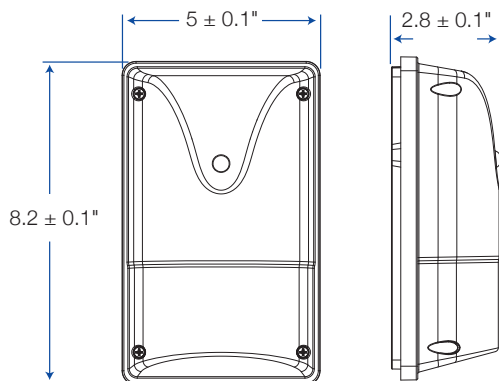

### LIGHT SPECIFICATIONS

Efficacy	125.27 lm/W
CCT	3000K/4000K/5000K
CRI	82
Beam Angle	100°
Dimmable	0-10V
L70 Life	>54,000 hrs
Warranty	10-year
Factory Settings	20W   4000K

LUMEN OUTPUT			
	3000K	4000K	5000K
10W	1322 lm	1394 lm	1437 lm
15W	1898 lm	2023 lm	2058 lm
20W	2557 lm	2729 lm	2749 lm

### DIMENSIONAL DRAWINGS (IN)

### DIMENSIONS AND WEIGHTS

Fixture Weight	1.54 lbs
Fixture Dimensions	8.2 x 2.8 x 5 in
Carton Qty	1
Carton Weight	1.7 lbs
Carton Dimensions	8.6 x 3.2 x 5.3 in
Master Carton Qty	10
Master Carton Weight	19.86 lbs
Master Carton Dimensions	16.4 x 11.2 x 9.4 in