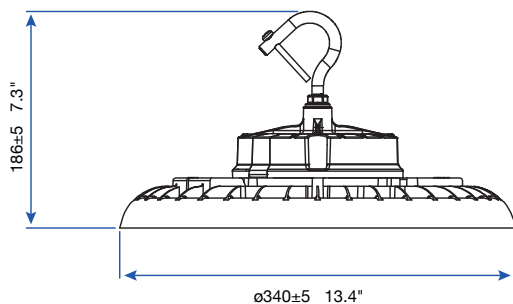

Fixture Weight	6.83 lbs
Fixture Dimensions	13.4 x 13.4 x 7.3 in
Carton Qty	1
Carton Weight	7.94 lbs
Carton Dimensions	14.2 x 14.2 x 4.9 in

DIMENSIONAL DRAWING

ELECTRICAL

Wattage	200W / 220W / 240W
Voltage	120-347V
Current	2.70A
Surge Protection	6kV
Auxiliary Output	12V
Power Factor	0.9
THD	15%
Operating Temp	-40 to 50°C