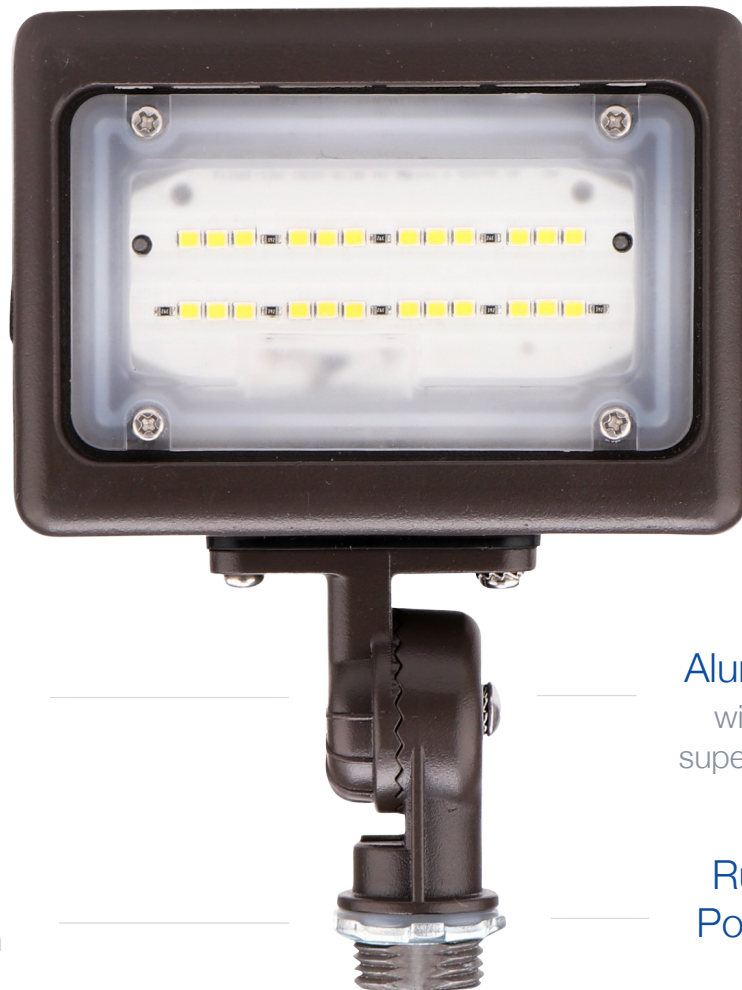

# Mini Flood Light

15W | 4000K | 120-277V

Meet the successor to our best-selling FLM Mini Flood Lights!  
Ideal for landscaping, patio, and security lighting, signs and building facades  
Excellent replacement for quartz halogen fixtures

20"  
Power Cord

IP65  
Wet Location  
Rated

Complete With  
Knuckle Mount

24 LED Chips  
for even illumination

High-Impact  
Polycarbonate  
Lens/Optics

Die-Cast  
Aluminum Housing  
with cooling fins for  
superior heat dissipation

Rugged Polyester  
Powder Coat Finish  
(Bronze)

### LIGHT SPECIFICATIONS

Lumens	1,856 lm
Efficacy	128.3 lm/W
CCT	4000K
Distribution	NEMA 7x7
CRI	82
Dimmable	0-10V
L70 Life	> 54,000 hrs
Warranty	10-year
Factory Settings	15W   4000K