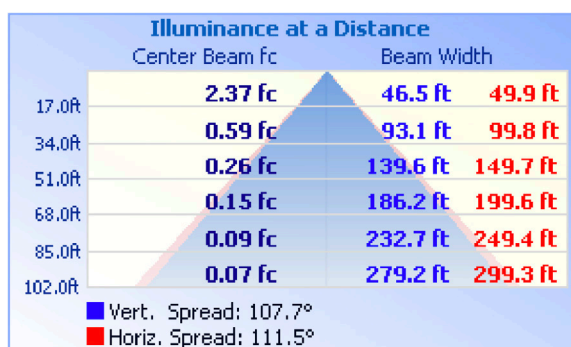

TECHNICAL DATA

LIGHT SPECIFICATIONS

Lumens	1,856 lm
Efficacy	128.3 lm/W
CCT	4000K
Distribution	NEMA 7x7
CRI	82
Dimmable	0-10V
L70 Life	> 54,000 hrs
Warranty	10-year
Factory Settings	15W | 4000K

APPROVALS AND LISTINGS

cUL	E482965
DLC	S-5VDWLB

ILLUMINANCE AT A DISTANCE

DIMENSIONAL DRAWING (IN)