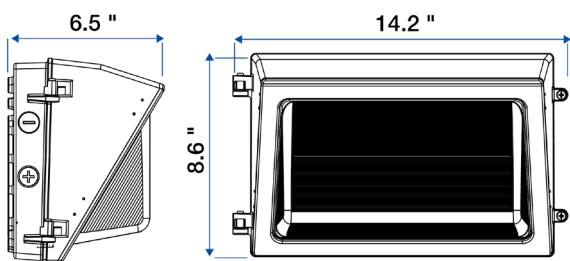

### LIGHT SPECIFICATIONS

Efficacy	139.7 lm/W
CCT	3000K/4000K/5000K
CRI	82
Distribution	105°
Dimmable	0-10V
L70 Life	50,000 hrs
Warranty	10-year
Factory Settings	120W   4000K Photocell ON

LUMEN OUTPUT			
	3000K	4000K	5000K
80W	12097 lm	12581 lm	12177 lm
100W	14771 lm	15831 lm	15486 lm
120W	17193 lm	17966 lm	17508 lm

### DIMENSIONS AND WEIGHTS

Fixture Weight	7.5 lbs
Fixture Dimensions	14.2 x 8.6 x 6.5 in
Carton Qty	1
Carton Weight	9.9 lbs
Carton Dimensions	16.1 x 11.4 x 9.4 in

### DIMENSIONAL DRAWINGS (IN)