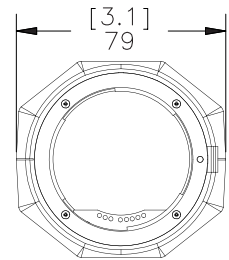

# Specifications

<b>CAMERA</b>	Image Sensor	4/3" format progressive scan CCD
	Active Pixels	3296 (H) x 2472 (V)
	Imaging Area	18.1 mm (H) x 13.6 mm (V); 0.713" (H) x 0.535" (V)
	Minimum Illumination	0.1 lux (at F1.4)
	Dynamic Range	64 dB
	Lens Mount	EF (SLR-style bayonet)
	Image Compression Method	JPEG2000
	Image Rate	7 (at full resolution)
	Motion Detection	Selectable sensitivity and threshold
	Electronic Shutter Control	Automatic, Manual (2 to 1/60000 sec)
	Iris Control	Automatic, Manual
	Focus Control	Motorized, Manual
	Flicker Control	50 Hz, 60 Hz
	White Balance	Automatic, Manual
	Backlight Compensation	Automatic
	Privacy Zones	Up to 4 zones
	External I/O Terminals	Alarm In, Alarm Out, RS-485

<b>NETWORK</b>	Network	100BASE-TX
	Cabling Type	CAT5
	Connector	RJ-45
	Security	SSL
	Protocol	UDP, TCP, SOAP, DHCP, Zeroconf

<b>MECHANICAL</b>	Dimensions (LxWxH)	120 mm x 79 mm x 74 mm (4.7" x 3.1" x 2.9")
	Weight	1.15 kg (2.5 lbs) without lens
	Camera Mount	1/4" UNC-20 (top and bottom)

# Outline Dimensions

[X.X]	INCHES
X	MM