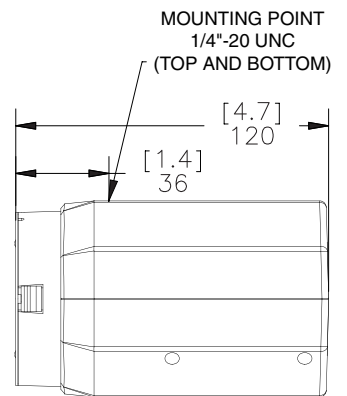

# Specifications

<b>CAMERA</b>	Image Sensor	4/3" format progressive scan CCD
	Active Pixels	3296 (H) x 2472 (V)
	Imaging Area	18.1 mm (H) x 13.6 mm (V); 0.713" (H) x 0.535" (V)
	Minimum Illumination	0.1 lux (at F1.4)
	Dynamic Range	64 dB
	Lens Mount	EF (SLR-style bayonet)
	Image Compression Method	JPEG2000
	Image Rate	7 (at full resolution)
	Motion Detection	Selectable sensitivity and threshold
	Electronic Shutter Control	Automatic, Manual (2 to 1/60000 sec)
	Iris Control	Automatic, Manual
	Focus Control	Motorized, Manual
	Flicker Control	50 Hz, 60 Hz
	White Balance	Automatic, Manual
	Backlight Compensation	Automatic
	Privacy Zones	Up to 4 zones
	External I/O Terminals	Alarm In, Alarm Out, RS-485

<b>NETWORK</b>	Network	100BASE-TX
	Cabling Type	CAT5
	Connector	RJ-45
	Security	SSL
	Protocol	UDP, TCP, SOAP, DHCP, Zeroconf

<b>MECHANICAL</b>	Dimensions (LxWxH)	120 mm x 79 mm x 74 mm (4.7" x 3.1" x 2.9")
	Weight	1.15 kg (2.5 lbs) without lens
	Camera Mount	1/4" UNC-20 (top and bottom)

# Outline Dimensions

[X.X]	INCHES
X	MM