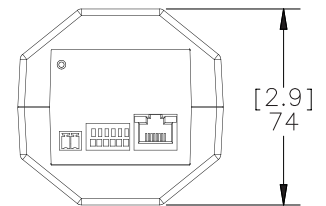

NETWORK	Network	100BASE-TX
	Cabling Type	CAT5
	Connector	RJ-45
	Security	SSL
	Protocol	UDP, TCP, SOAP, DHCP, Zeroconf

MECHANICAL	Dimensions (LxWxH)	120 mm x 79 mm x 74 mm (4.7" x 3.1" x 2.9")
	Weight	1.15 kg (2.5 lbs) without lens
	Camera Mount	1/4" UNC-20 (top and bottom)

ELECTRICAL	Power Source	VDC: 12-24 V VAC: 24 V PoE: IEEE802.3af Class 3 compliant
	Power Consumption	9 W
	Power Connector	2-pin terminal block

ENVIRONMENTAL	Operating Temperature	-10 °C to +50 °C (14 °F to 122 °F)
	Storage Temperature	-10 °C to +70 °C (14 °F to 158 °F)
	Humidity	20 - 80% Relative humidity (non-condensing)

CERTIFICATIONS	Safety	UL 60950 CSA 60950 EN 60950-1	CE ROHS WEEE
	Electromagnetic Emissions	FCC Part 15 Subpart B Class A IC ICES-003 Class A EN 55022 Class A	EN 61000-6-3 EN 61000-3-2 EN 61000-3-3
	Electromagnetic Immunity	EN 50130-4 EN 61000-4-2 EN 61000-4-3 EN 61000-4-4	EN 61000-4-5 EN 61000-4-6 EN 61000-4-11

ORDERING INFORMATION	8.0MP-HD-PRO-C	8.0 Megapixel JPEG2000 Color HD Pro Camera

Outline Dimensions

[X.X]	INCHES
X	MM