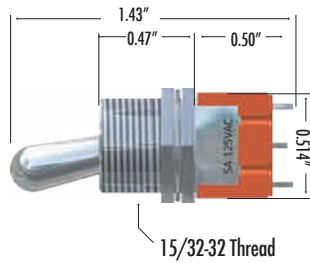

Circuit Diagram

Panel Cutout Dimensions

CTI Part # **32-T-940161-01** DPDT - mt (2-Position) On-Off-On

Technical Data

Cycles: 50,000
 Current Rating: 6 amps@125 vAC, 30vDC
 Current Rating: 3 amps@250 vAC
 Temperature Range: -40°C to +85° @ Rated Current

Circuit Diagram

Panel Cutout Dimensions

CTI Part # **32-T-940171-01** DPDT - mt (3-Position) On-Off-On

Technical Data

Cycles: 50,000
 Current Rating: 6 amps@125 vAC, 30vDC
 Current Rating: 3 amps@250 vAC
 Temperature Range: -40°C to +85° @ Rated Current

www.cyber-tech.net

1-800-621-8754

Switches

CTI Switches

CTI Toggle Switches

Circuit Diagram

Panel Cutout Dimensions

CTI Part # **32-T-940152-01** SPDT - mom (3-Position) (On)-Off-(On)

Technical Data

Cycles: **50,000**
 Current Rating: **6 amps@125 vAC, 30vDC**
 Current Rating: **3 amps@250 vAC**
 Temperature Range: **-40°C to +85° @ Rated Current**

Circuit Diagram

Panel Cutout Dimensions