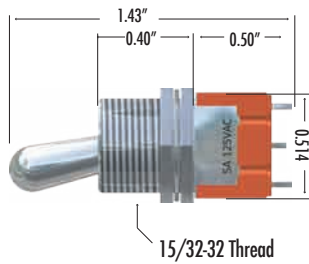

Circuit Diagram

Panel Cutout Dimensions

CTI Part # **32-T-940170-01** SPDT - mt (3-Position) (On)-Off-(On)

Technical Data

Cycles: **50,000**
Current Rating: **6 amps@125 vAC, 30vDC**
Current Rating: **3 amps@250 vAC**
Temperature Range: **-40°C to +85° @ Rated Current**

www.cyber-tech.net

1-800-621-8754