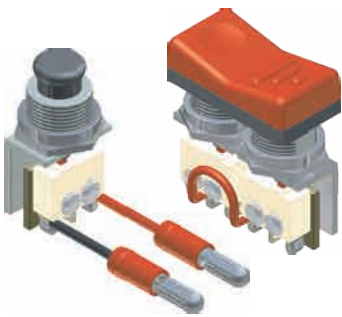

Switches

CTI Toggles

CTI Toggle Switches

Circuit Diagram

Panel Cutout Dimensions

CTI Part # **32-T-940153-01** DPDT - mom (3-Position) (On)-Off-(On)

Technical Data

Cycles: 50,000
 Current Rating: 6 amps@125 vAC, 30vDC
 Current Rating: 3 amps@250 vAC
 Temperature Range: -40°C to +85° @ Rated Current

Circuit Diagram

Panel Cutout Dimensions

CTI Part # **32-T-940161-01** DPDT - mt (2-Position) On-Off-On

Technical Data

Cycles: 50,000
 Current Rating: 6 amps@125 vAC, 30vDC
 Current Rating: 3 amps@250 vAC
 Temperature Range: -40°C to +85° @ Rated Current

Circuit Diagram

Panel Cutout Dimensions

CTI Part # **32-T-940171-01** DPDT - mt (3-Position) On-Off-On

Technical Data

Cycles: 50,000
 Current Rating: 6 amps@125 vAC, 30vDC
 Current Rating: 3 amps@250 vAC
 Temperature Range: -40°C to +85° @ Rated Current

Seal Boot

CTI Part # **33-BTB-1532**

Lock Washer

CTI Part # **99-W-1/2-L-S**

Hex Nut

CTI Part # **99-N-15/32-32**

Knurl Nut

CTI Part # **99-N-15/32-32-RK**