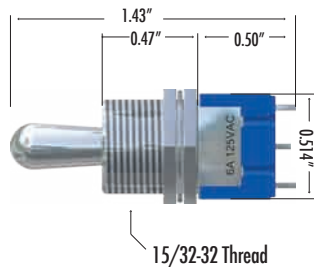

Switches

CTI Toggles

CTI Toggle Switches

Circuit Diagram

Panel Cutout Dimensions

CTI Part # **32-T-940153-01** DPDT - mom (3-Position) (On)-Off-(On)

Technical Data

Cycles: 50,000
 Current Rating: 6 amps@125 vAC, 30vDC
 Current Rating: 3 amps@250 vAC
 Temperature Range: -40°C to +85° @ Rated Current

Circuit Diagram

Panel Cutout Dimensions

CTI Part # **32-T-940161-01** DPDT - mt (2-Position) On-Off-On

Technical Data

Cycles: 50,000
 Current Rating: 6 amps@125 vAC, 30vDC
 Current Rating: 3 amps@250 vAC
 Temperature Range: -40°C to +85° @ Rated Current

Circuit Diagram

Panel Cutout Dimensions

CTI Part # **32-T-940171-01** DPDT - mt (3-Position) On-Off-On

Technical Data

Cycles: 50,000
 Current Rating: 6 amps@125 vAC, 30vDC
 Current Rating: 3 amps@250 vAC
 Temperature Range: -40°C to +85° @ Rated Current

Technical Data

Cycles: **50,000**
 Current Rating: **6 amps@125 vAC, 30vDC**
 Current Rating: **3 amps@250 vAC**
 Temperature Range: **-40°C to +85° @ Rated Current**

Circuit Diagram

Panel Cutout Dimensions