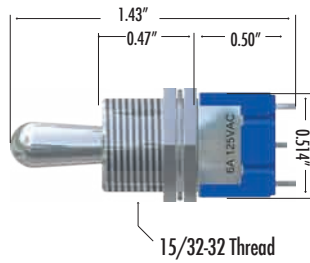

Circuit Diagram

Panel Cutout Dimensions

CTI Part # **32-T-940161-01** DPDT - mt (2-Position) On-Off-On

Technical Data

Cycles: 50,000
 Current Rating: 6 amps@125 vAC, 30vDC
 Current Rating: 3 amps@250 vAC
 Temperature Range: -40°C to +85° @ Rated Current

Circuit Diagram

Panel Cutout Dimensions

CTI Part # **32-T-940171-01** DPDT - mt (3-Position) On-Off-On

Technical Data

Cycles: 50,000
 Current Rating: 6 amps@125 vAC, 30vDC
 Current Rating: 3 amps@250 vAC
 Temperature Range: -40°C to +85° @ Rated Current

www.cyber-tech.net

1-800-621-8754

Switches

CTI Switches

CTI Toggle Switches

Circuit Diagram

Panel Cutout Dimensions

CTI Part # **32-T-940152-01** SPDT - mom (3-Position) (On)-Off-(On)

Technical Data

Cycles: **50,000**
 Current Rating: **6 amps@125 vAC, 30vDC**
 Current Rating: **3 amps@250 vAC**
 Temperature Range: **-40°C to +85° @ Rated Current**

Circuit Diagram

Panel Cutout Dimensions