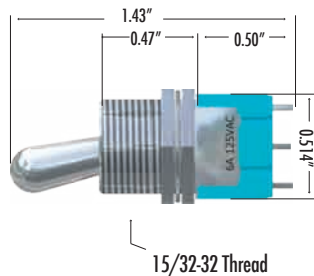

Switches

CTI Toggles

CTI Toggle Switches

Circuit Diagram

Panel Cutout Dimensions

CTI Part # **32-T-940153-01** DPDT - mom (3-Position) (On)-Off-(On)

Technical Data

Cycles: 50,000
 Current Rating: 6 amps@125 vAC, 30vDC
 Current Rating: 3 amps@250 vAC
 Temperature Range: -40°C to +85° @ Rated Current

Circuit Diagram

Panel Cutout Dimensions

CTI Part # **32-T-940161-01** DPDT - mt (2-Position) On-Off-On

Technical Data

Cycles: 50,000
 Current Rating: 6 amps@125 vAC, 30vDC
 Current Rating: 3 amps@250 vAC
 Temperature Range: -40°C to +85° @ Rated Current

Circuit Diagram

Panel Cutout Dimensions

CTI Part # **32-T-940171-01** DPDT - mt (3-Position) On-Off-On

Technical Data

Cycles: 50,000
 Current Rating: 6 amps@125 vAC, 30vDC
 Current Rating: 3 amps@250 vAC
 Temperature Range: -40°C to +85° @ Rated Current

Seal Boot

CTI Part # **33-BTB-1532**

Lock Washer

CTI Part # **99-W-1/2-L-S**

Hex Nut

CTI Part # **99-N-15/32-32**

Knurl Nut

CTI Part # **99-N-15/32-32-RK**