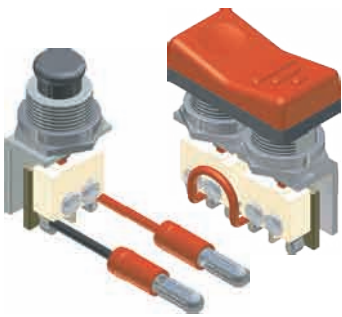

Switches

CTI Toggles

CTI Toggle Switches

Circuit Diagram

Panel Cutout Dimensions

CTI Part # **32-T-940153-01** DPDT - mom (3-Position) (On)-Off-(On)

Technical Data

Cycles: 50,000
 Current Rating: 6 amps@125 vAC, 30vDC
 Current Rating: 3 amps@250 vAC
 Temperature Range: -40°C to +85° @ Rated Current

Circuit Diagram

Panel Cutout Dimensions

CTI Part # **32-T-940161-01** DPDT - mt (2-Position) On-Off-On

Technical Data

Cycles: 50,000
 Current Rating: 6 amps@125 vAC, 30vDC
 Current Rating: 3 amps@250 vAC
 Temperature Range: -40°C to +85° @ Rated Current

Circuit Diagram

Panel Cutout Dimensions

CTI Part # **32-T-940171-01** DPDT - mt (3-Position) On-Off-On

Technical Data

Cycles: 50,000
 Current Rating: 6 amps@125 vAC, 30vDC
 Current Rating: 3 amps@250 vAC
 Temperature Range: -40°C to +85° @ Rated Current

www.cyber-tech.net

1-800-621-8754

Switches

CTI Switches

CTI Toggle Switches

Circuit Diagram

Panel Cutout Dimensions

CTI Part # **32-T-940152-01** SPDT - mom (3-Position) (On)-Off-(On)