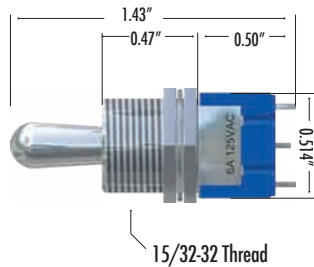

Switches

CTI Toggles

CTI Toggle Switches

Circuit Diagram

Panel Cutout Dimensions

CTI Part # **32-T-940153-01** DPDT - mom (3-Position) (On)-Off-(On)

Technical Data

Cycles: 50,000
 Current Rating: 6 amps@125 vAC, 30vDC
 Current Rating: 3 amps@250 vAC
 Temperature Range: -40°C to +85° @ Rated Current

Circuit Diagram

Panel Cutout Dimensions

CTI Part # **32-T-940161-01** DPDT - mt (2-Position) On-Off-On

Technical Data

Cycles: 50,000
 Current Rating: 6 amps@125 vAC, 30vDC
 Current Rating: 3 amps@250 vAC
 Temperature Range: -40°C to +85° @ Rated Current

Circuit Diagram

Panel Cutout Dimensions

CTI Part # **32-T-940171-01** DPDT - mt (3-Position) On-Off-On

Technical Data

Cycles: 50,000
 Current Rating: 6 amps@125 vAC, 30vDC
 Current Rating: 3 amps@250 vAC
 Temperature Range: -40°C to +85° @ Rated Current

Technical Data

Cycles: **50,000**
 Current Rating: **6 amps@125 vAC, 30vDC**
 Current Rating: **3 amps@250 vAC**
 Temperature Range: **-40°C to +85° @ Rated Current**

Circuit Diagram

Panel Cutout Dimensions